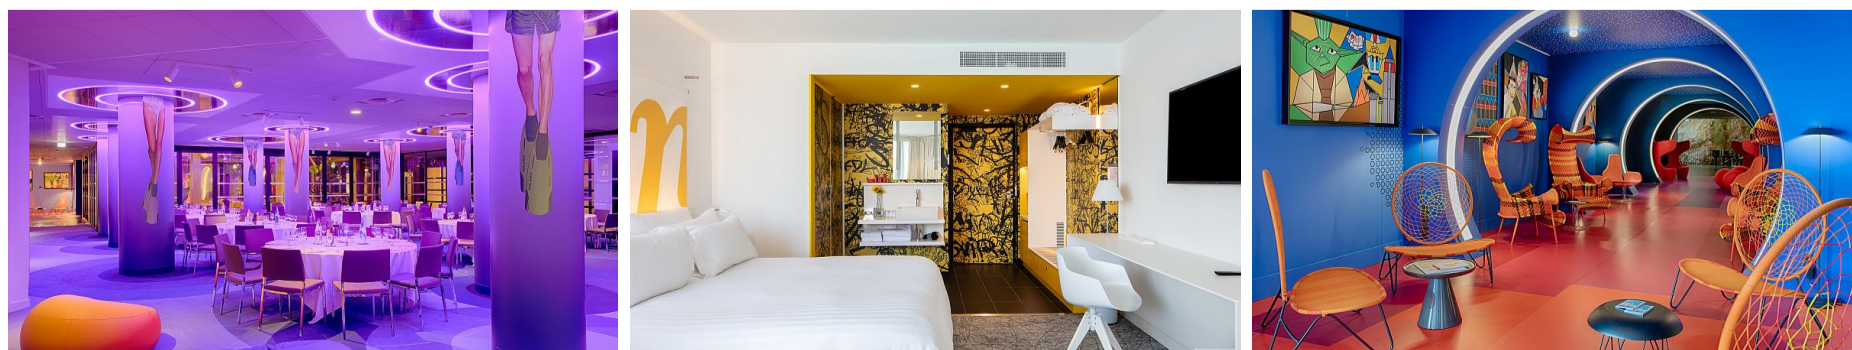

NH MEETINGS
inspire. create. enjoy.

nhow

MARSEILLE

HOTEL LOCATION

The nhow Marseille, formerly known as NH Marseille Palm Beach, is situated in one of the Mediterranean's most beautiful bays and offers exceptional sea views. Cleverly built into the rocks, the hotel is both a wonderful setting for a holiday and one of the largest business meeting and events venues in Marseille. Staying here puts you within minutes of the beach and you'll also be close to the Palais des Congrès de Marseille conference center.

MARSEILLE
PROVENCE
AIRPORT
30 KM / 35 MIN
SAINT-CHARLES
RAILWAY STATION
8.3 KM / 20 MIN
ROND-POINT DU
PRADO METRO
STATION
3.5 KM / 8 MIN

200 Corniche J.F Kennedy
13007 Marseille
France
T. +33 4 91 16 19 00
nhpalmbeach@nh-hotels.com
<http://www.nh-hotels.com/hotel/nhow-marseille>

HOTEL SERVICES

With their colorful and lively design, the 150 newly-renovated rooms offer visitors gorgeous sea views and, often, a terrace to relax on. The convention lobby looks like an aquarium, fishes swim inside the meeting rooms. 24-hour room service is available for extra comfort, and free Wi-Fi ensures you a speedy connection during your stay. Two pools, two Jacuzzis, a hammam and a gym make ideal places to relax. nhow Marseille has a Bar located on the ground floor, it shines with its brightness: big cacti surround you while you're drinking cocktails, relaxing, chatting and laughing.

INSPIRING MEETING & EVENTS